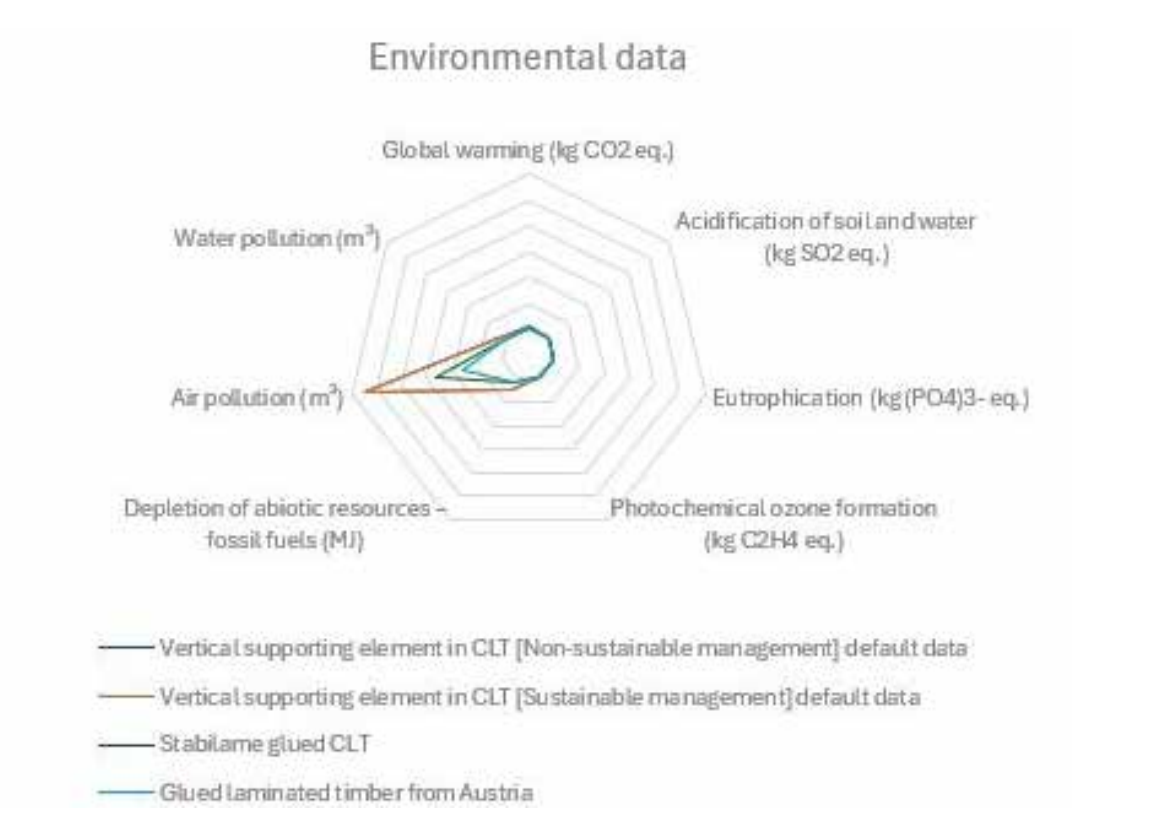

NEUTRAL SPACE

Balancing Emotions Between the City and the Ruins

Loïc ANESE - Lucille COUPARD

Life Cycle Assessment - Neutral Space

Library & Exhibition Hall Ground Floor 1:100