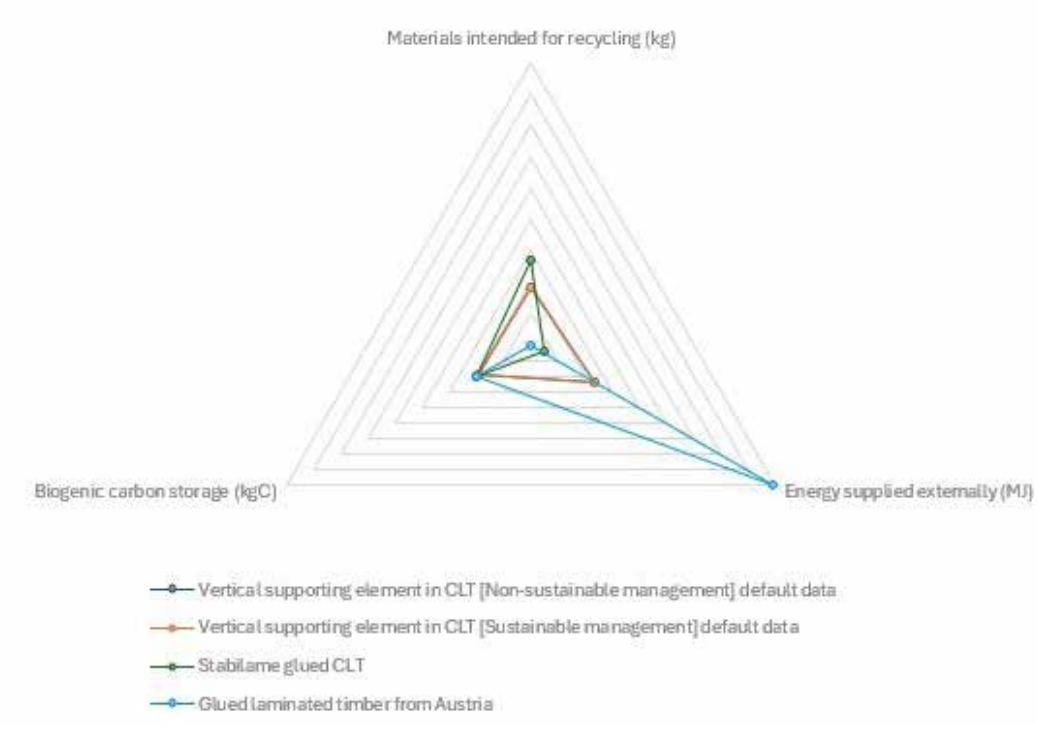

NEUTRAL SPACE

Balancing Emotions Between the City and the Ruins

Loïc ANESE - Lucille COUPARD

Life Cycle Assessment - Neutral Space

Library & Exhibition Hall Ground Floor 1:100