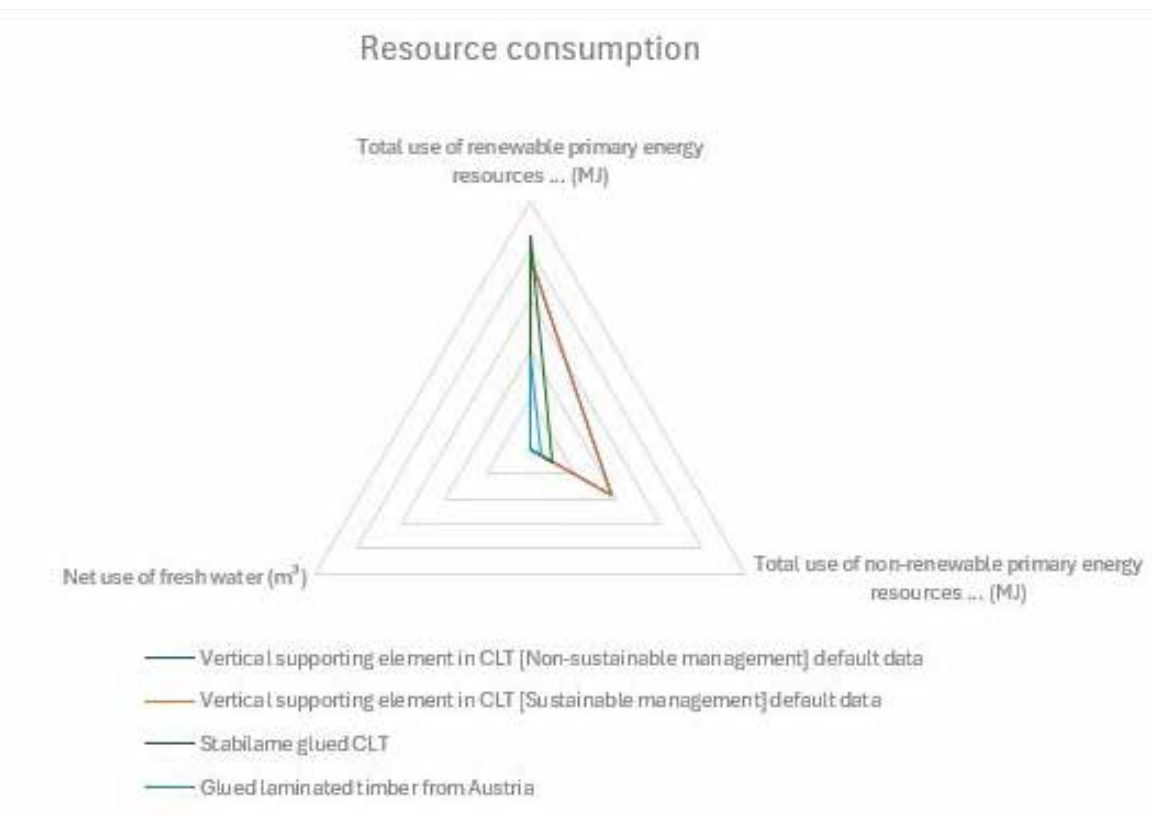

NEUTRAL SPACE

Balancing Emotions Between the City and the Ruins

Loïc ANESE - Lucille COUPARD

Life Cycle Assessment - Neutral Space

Library & Exhibition Hall Ground Floor 1:100