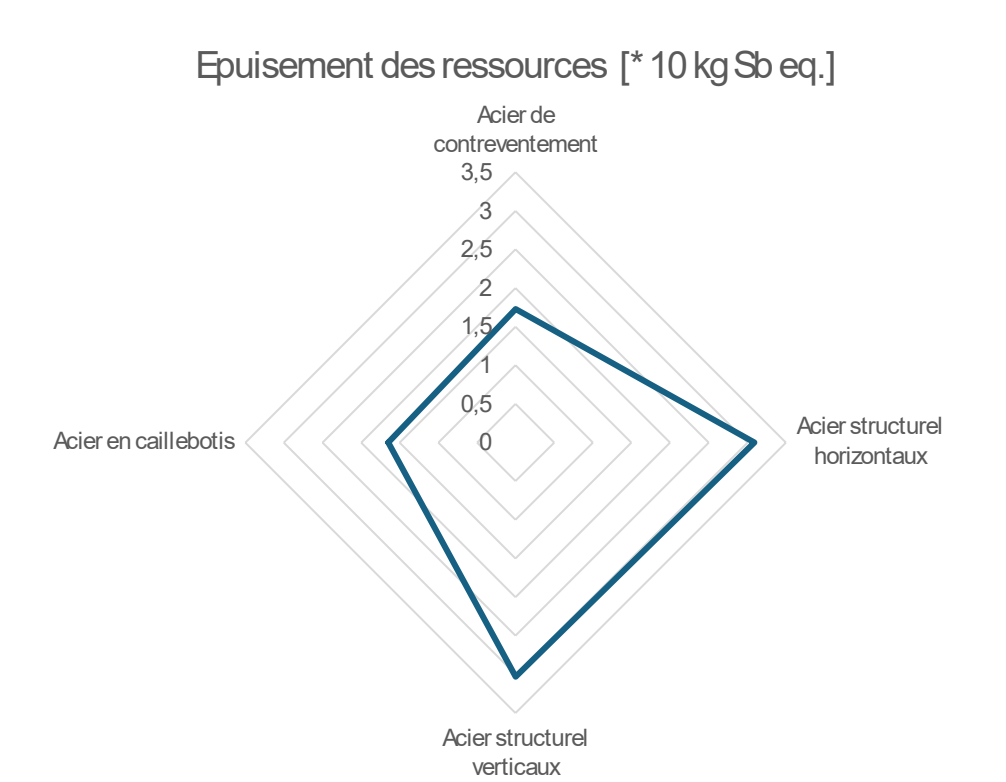

POSITIVE EMOTIONS

Gathering and Appropriation Between North and South

Nicolas MAROLLA - Noah PENVEN

Suspended Walk - East-West Section 1:200

13. Interior View of the Belvedere

14. The Gathering Place