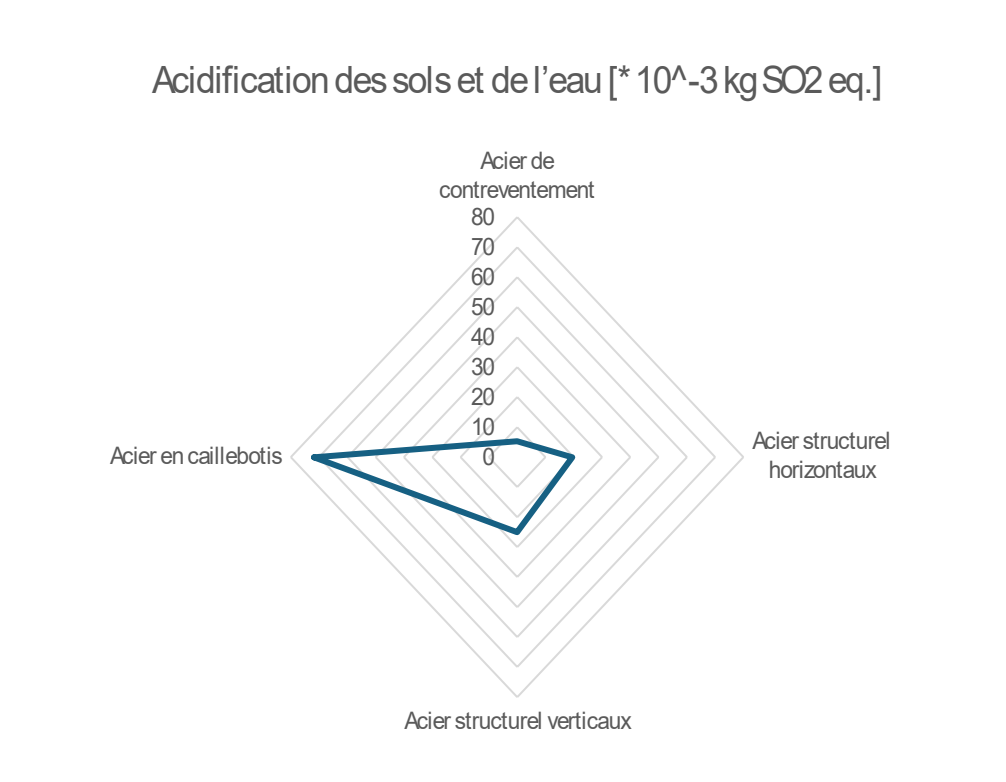

POSITIVE EMOTIONS

Gathering and Appropriation Between North and South

Nicolas MAROLLA - Noah PENVEN

Suspended Walk - East-West Section 1:200

13. Interior View of the Belvedere

14. The Gathering Place